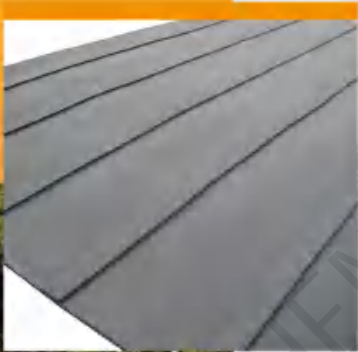

Size		
Width	Length	Thickness
1220mm	1830mm	19mm

Features

1. With excellent anti-slip comfortable surface and easy to be cleaned.
2. Bottom grooved pattern is effective for drainage.
3. Widely used in the livestock stables, calf and pig pens, waling area, machines floor, truck beds.
4. We can cut interlocking.

Applications

1. Pens and holding yards
2. Slippery inclines
3. Loading ramps
4. Stock transport
5. Entries & exits to concrete yards
6. Wet areas

ACM03006 RAMP RUBBER MAT

Color: black

We can custom-made according to customers' requirements.