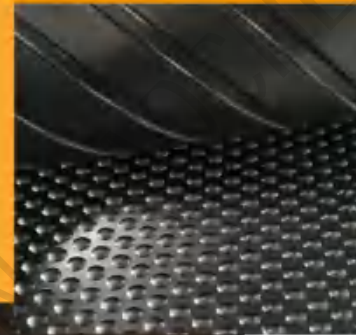

LIVESTOCK MAT

ACM03001 COBBLED TOP STABLE MAT

Color: black

We can custom-made according to customers' requirements.

Size		
Width	Length	Thickness
1220mm/1000mm	1830mm/2000mm	10mm
1220mm/1000mm	1830mm/2000mm	12mm
1220mm/1000mm	1830mm/2000mm	15mm
1220mm/1000mm	1830mm/2000mm	17mm

Features

1. Anti-slip surface protection.
2. Embossed top surface provides traction and prevents animal getting injury from slipping.
3. Grooved bottom is effective for drainage.
4. Increase comfort for animal and is easy to clean with little maintenance.
5. Wear Resistance, Aging Resistance, Acid And Alkali Resistance, Good Resistance To Tearing.
6. We can cut interlocking.

Applications

1. Cover large areas.
2. Reduces damage to trays, floor, etc.
3. Horse & Cow stables, Calf & Pig pens, Heavy work areas, Truck beds.

ACM03002 HONEYCOMB MAT (HEXAGON MAT)

Color: black

We can custom-made according to customers' requirements.

Size		
Width	Length	Thickness
1220mm	1830mm	12mm
1220mm	1830mm	17mm

Features

1. With excellent anti-slip comfortable surface and easy to be cleaned.
2. Bottom grooved pattern is effective for drainage.
3. Widely used in the livestock stables, calf and pig pens, waling area, machines floor, truck beds.
4. We can cut interlocking.