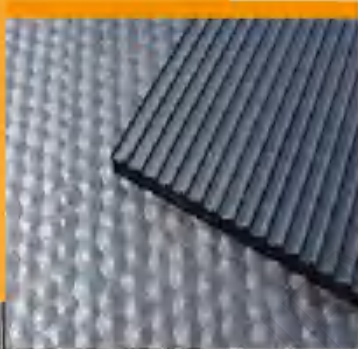

Applications

It is also called Trailer rubber mat, or Ramp mat. It is been widely used in utility trailers, horse trailers, cattle transporter and horse trucks.

ACM03007 HORSE TAILGATE MAT

Color: black

We can custom-made according to customers' requirements.

Size		
Width	Length	Thickness
1500mm	2000mm	20mm

Features

Anti-slip ridging provides outstanding traction for horses which means less spooking and increased safety for animals and handlers. Non-porous so will not absorb fluids, nor support bacteria growth. It's also very easy to clean. High quality rubber compound which is incredibly long lasting and attractive. A single piece can be applied avoiding the need for time wasting butt joints.

Applications

It is also called Trailer rubber mat, or Ramp mat. It is been widely used in utility trailers, horse trailers, cattle transporter and horse trucks.

ACM03008 HAMMER GROOVE ROLL

Color: black

We can custom-made according to customers' requirements.